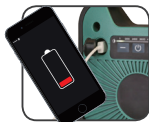

6000lm corded heavy duty LED spot light

SPX601C

 **Bluetooth**

Power bank

Built-in power bank with USB outlet to charge mobile devices

2
years
warranty*

PATENT PROTECTED

reddot award 2017
winner